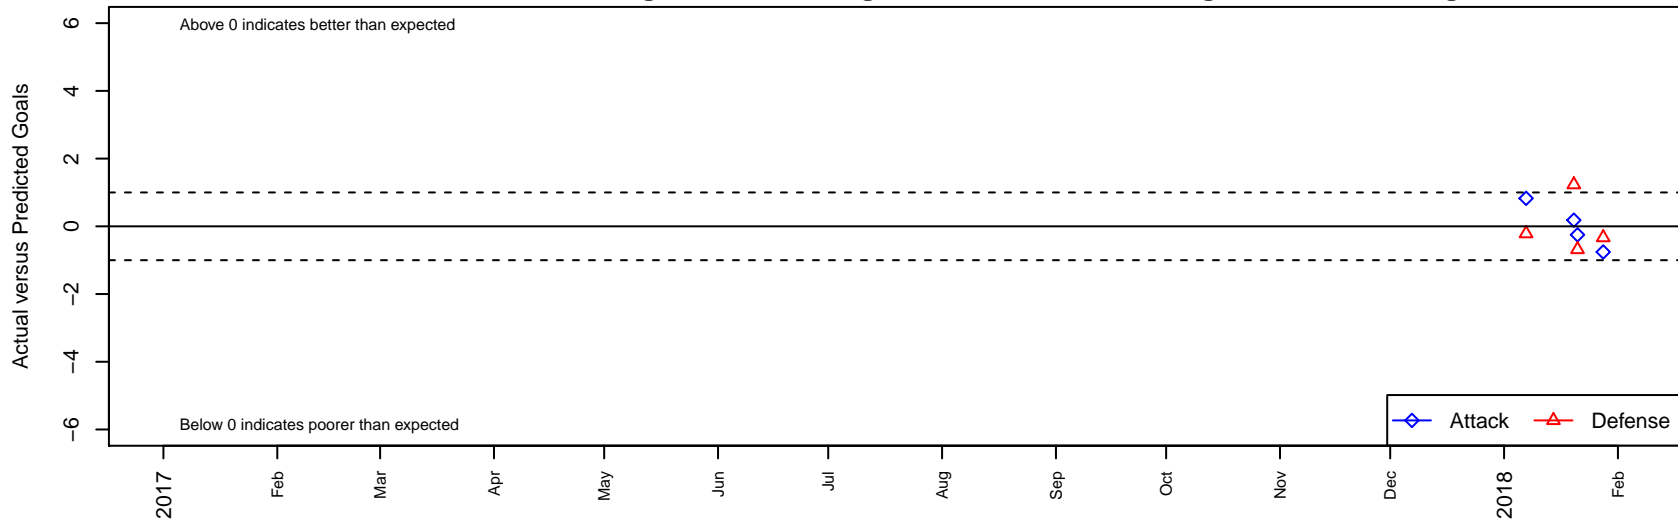

Kitsap Alliance Red G99

Westsound FC
 Silverdale, WA
 G99 total strength=1485
 attack=10.25 defense=11.22
 fall league = RCL G99 Div 3
 notes= Westsound Red

alt names used:
 Kitsap Alliance FC – G99/00 A

Venues played:
 2017 RCL G99 Div 3

Kitsap Alliance Red G99
 Dots are actual minus expected GF (blue circles) and GA (red triangles).
 Blue line is smoothed change in attack strength. Red is smoothed change in defense strength.